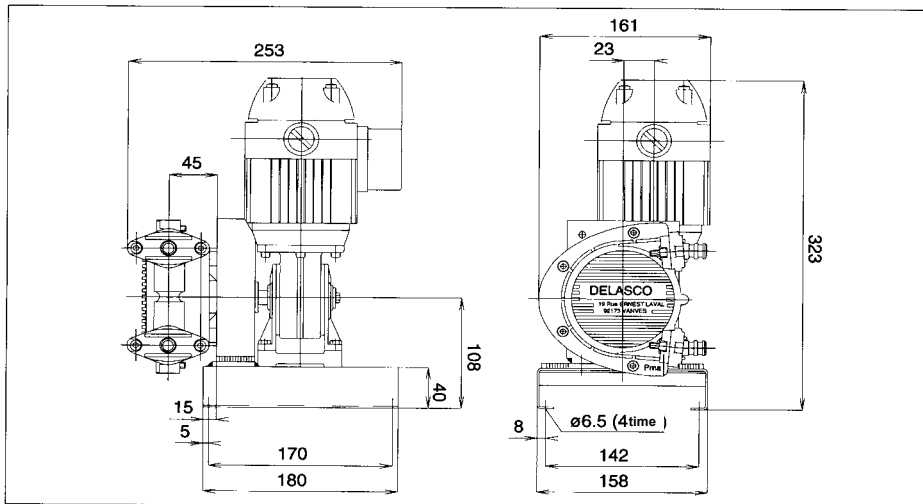

Pumps to process

PCM DELASCO PMA SERIES

Motorised Pump Dimensions (in mm)

7 September 2001

BARE SHAFT PUMP

OUTLETS

ELECTRICALLY-DRIVEN PUMP WITH GEAR MOTOR

ELECTRICALLY-DRIVEN PUMP WITH VARIABLE SPEED GEAR