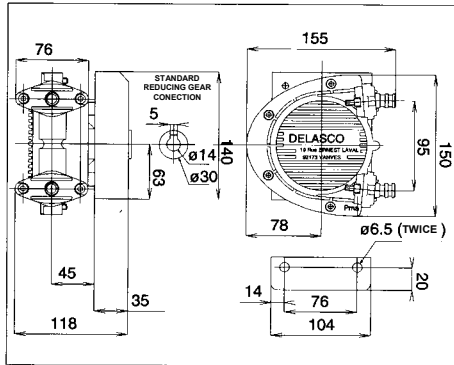

Pumps to process

PCM DELASCO PMA SERIES

Motorised Pump Dimensions (in mm)

7 September 2001

BARE SHAFT PUMP

OUTLETS

ELECTRICALLY-DRIVEN PUMP WITH GEAR MOTOR

ELECTRICALLY-DRIVEN PUMP WITH VARIABLE SPEED GEAR