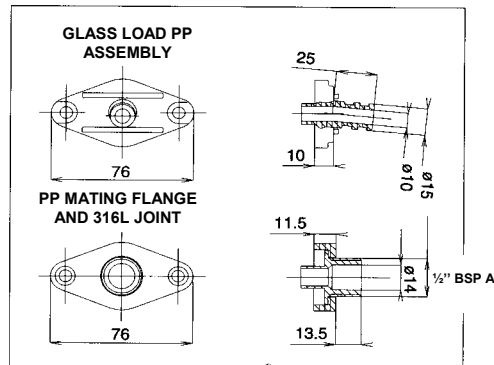

Pumps to process

PCM DELASCO PMA SERIES

Motorised Pump Dimensions (in mm)

7 September 2001

BARE SHAFT PUMP

OUTLETS

ELECTRICALLY-DRIVEN PUMP WITH GEAR MOTOR

ELECTRICALLY-DRIVEN PUMP WITH VARIABLE SPEED GEAR